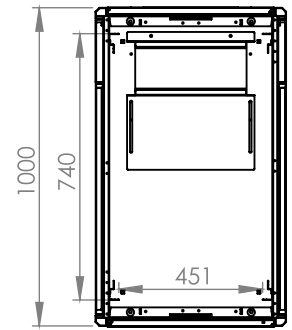

DYNAMIC SERVER CABINET

Technical Drawing

Top View

Bottom View

Front Door
Opening Angle

Top Inside View

Front View

Side View

Rear View

Dimensions in
Width & Height

Note: Castors shown fitted for illustration only.

Part Number

Item Code	Manufacturer Code	Product Description	Height	Width	Depth
824348	LN-FS42U6010-BL-231-S	19" Server Cabinet	42U	600mm	1000mm

DYNAMIC SERVER CABINET

Technical Drawing