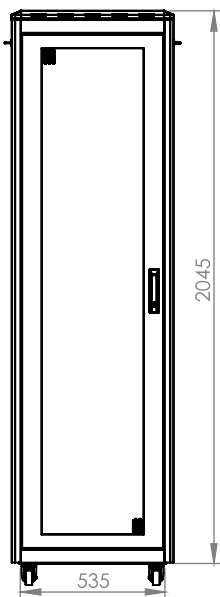

DYNAMIC SERVER CABINET

Technical Drawing

Top View

Bottom View

Front Door
Opening Angle

Top Inside View

Front View

Side View

Rear View

Dimensions in
Width & Height

Note: Castors shown fitted for illustration only.

Part Number

Item Code	Manufacturer Code	Product Description	Height	Width	Depth
824348	LN-FS42U6010-BL-231-S	19" Server Cabinet	42U	600mm	1000mm

DYNAMIC SERVER CABINET

Technical Drawing