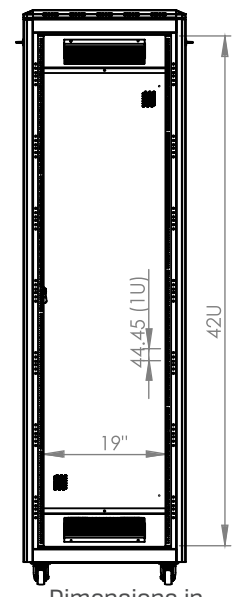

DYNAMIC SERVER CABINET

Technical Drawing

Top View

Bottom View

Front Door
Opening Angle

Top Inside View

Front View

Side View

Rear View

Dimensions in
Width & Height

Note: Castors shown fitted for illustration only.

Part Number

Item Code	Manufacturer Code	Product Description	Height	Width	Depth
824348	LN-FS42U6010-BL-231-S	19" Server Cabinet	42U	600mm	1000mm

DYNAMIC SERVER CABINET

Technical Drawing