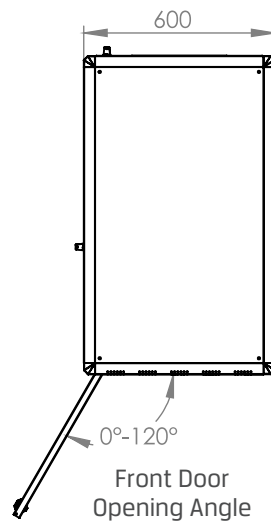

DYNAMIC SERVER CABINET

Technical Drawing

Top View

Bottom View

Front Door
Opening Angle

Top Inside View

Front View

Side View

Rear View

Dimensions in
Width & Height

Note: Castors shown fitted for illustration only.

Part Number

Item Code	Manufacturer Code	Product Description	Height	Width	Depth
824348	LN-FS42U6010-BL-231-S	19" Server Cabinet	42U	600mm	1000mm

DYNAMIC SERVER CABINET

Technical Drawing