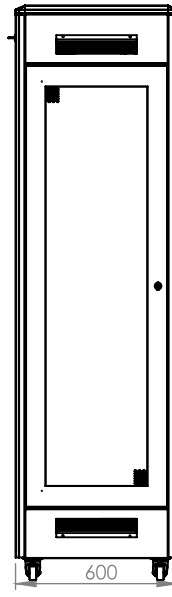

DYNAMIC SERVER CABINET

Technical Drawing

Top View

Bottom View

Front Door
Opening Angle

Top Inside View

Front View

Side View

Rear View

Dimensions in
Width & Height

Note: Castors shown fitted for illustration only.

Part Number

Item Code	Manufacturer Code	Product Description	Height	Width	Depth
824348	LN-FS42U6010-BL-231-S	19" Server Cabinet	42U	600mm	1000mm

DYNAMIC SERVER CABINET

Technical Drawing