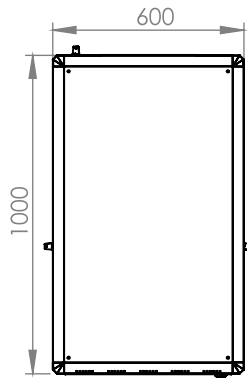

DYNAMIC SERVER CABINET

Technical Drawing

Top View

Bottom View

Front Door
Opening Angle

Top Inside View

Front View

Side View

Rear View

Dimensions in
Width & Height

Note: Castors shown fitted for illustration only.

Part Number

Item Code	Manufacturer Code	Product Description	Height	Width	Depth
824348	LN-FS42U6010-BL-231-S	19" Server Cabinet	42U	600mm	1000mm

DYNAMIC SERVER CABINET

Technical Drawing